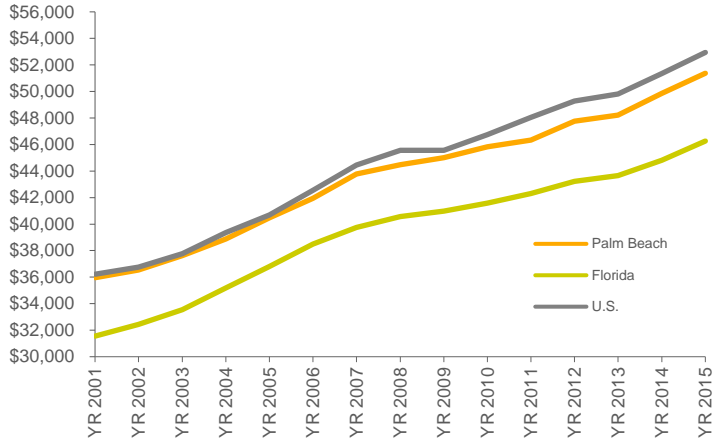

# Palm Beach County Annual Average Wage 2001-2015

Palm Beach County Average Wage Mirrors the Nation, Leads the State

Palm Beach County's annual average wage increased by 30.01% in the past 15 years.

Source: U.S. Bureau of Labor Statistics